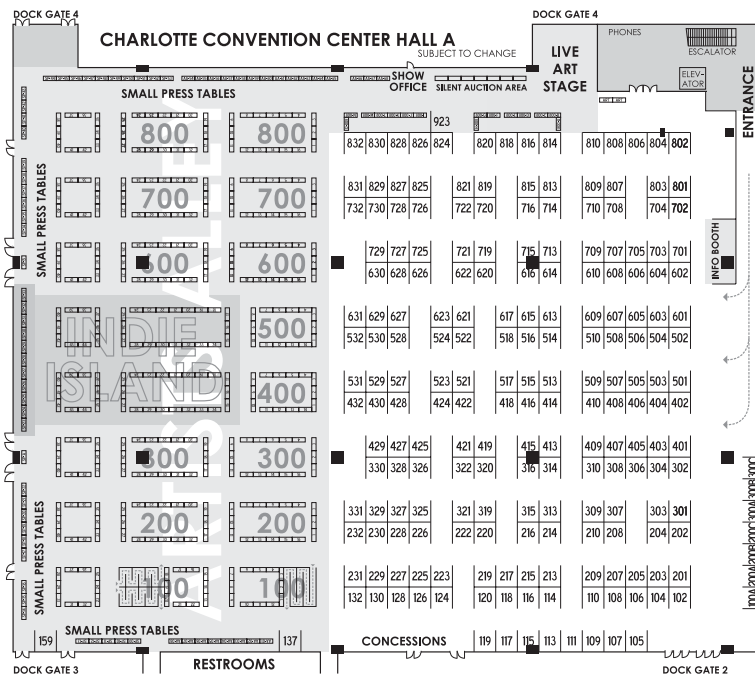

:: TABLES ARE ASSIGNED ON 1ST COME/1ST SERVED BASIS. NO TABLES ARE CONFIRMED
UNTIL FULL PAYMENT IS MADE.
:: NOTE THAT SMALL PRESS BOOTHS ARE EXTREMELY LIMITED. WE WILL DO OUR BEST
TO SEAT SMALL PRESS BOOTHS AS CLOSE TO ARTISTS' ALLEY AS WE CAN, BUT MAKE NO
GUARANTEES ABOUT LOCATIONS.